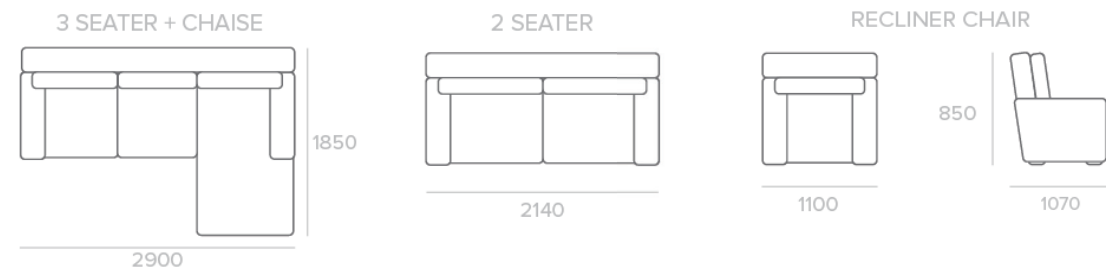

COLOURS AVAILABLE

STOCKED IN	
	DT FABRIC (DARK GREY)
	DT FABRIC (TAN)
	DT FABRIC (LIGHT GREY)

SALES COLLATERAL AVAILABLE

- POS PAGE
- 150KG SASH SET
- SPECIFICATION / TRAINING SHEET

KEY FEATURES & BENEFITS

FRAME	FSC certified Pine and Plywood frame	A sturdy frame constructed with sustainably sourced timber provides a solid and long-lasting base to the suite
FOUNDATION	Heavy gauge steel Zig Zag springs	The foundation delivers long-lasting support & the first layer of comfort
FOAM	Foam & fibre	High density layered foam provides support, with a top layer of fibre for additional comfort
MECHANISM	Tested up to 150kgs at 25,000 cycles	Warranted for use up to 150kgs, this robust recliner mechanism has been crafted to last - that's 30kg more weight-loading than standard mechanisms!
POWER	Powered recliner and headrests	Recliners and headrests are adjustable at the touch of a button, the ultimate in customised comfort!
DEVICE CHARGING	USB ports	Convenient USB port located on the hand controller for charging phones & devices
UPHOLSTERY	Stocked in DT fabric &	Available in Dark Grey, Tan or Light Grey colour DT fabric options

MEASUREMENTS

Scan QR code to view this product online at [synargy.com](https://www.synargy.com)